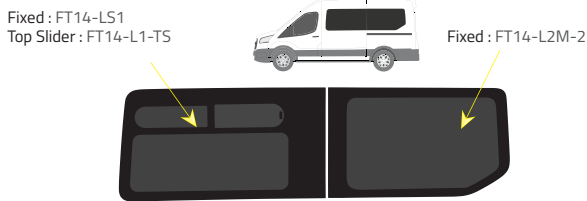

+31 (0) 23-5243810

bob@autoglasinbouw.nl

Product Range

Colors

- Green (Clear) - 77% LT
- Privacy - 17% LT

Types of windows

Fixed

Top slider

L2 - Medium Wheelbase (MWB)

Driver's side **without** a side loading door

Driver's side **with** a side loading door

Passenger's side **with** a side loading door

L4 - Extended Wheelbase (XLWB)

Driver's side **without** a side loading door

Driver's side **with** a side loading door

Passenger's side **with** a side loading door

L3 - Long Wheelbase (LWB)

Driver's side **without** a side loading door

Driver's side **with** a side loading door

Passenger's side **with** a side loading door