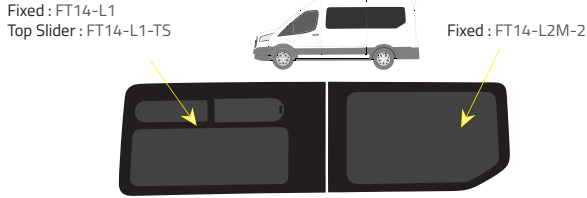

+31 (0) 23-5243810

bob@autoglasinbouw.nl

Product Range

Colors

- Green (Clear) - 77% LT
- Privacy - 17% LT

Types of windows

Fixed

Top slider

L2 - Medium Wheelbase (MWB)

Driver's side **without** a side loading door

Driver's side **with** a side loading door

Passenger's side **with** a side loading door

L4 - Extended Wheelbase (XLWB)

Driver's side **without** a side loading door

Driver's side **with** a side loading door

Passenger's side **with** a side loading door

L3 - Long Wheelbase (LWB)

Driver's side **without** a side loading door

Driver's side **with** a side loading door

Passenger's side **with** a side loading door