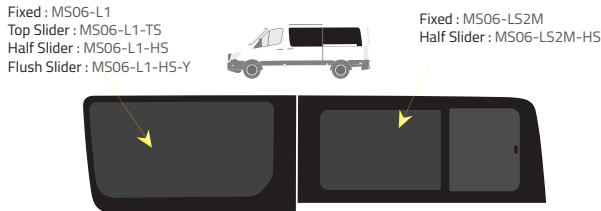

-  Green (Clear) - 77% LT
-  Privacy - 17% LT

Types of windows

Short Wheelbase (SWB) - 3250mm

Driver's side **without** a side loading door

Driver's side **with** a side loading door

Passenger's side **with** a side loading door

Long Wheelbases (LWB) & Extended (XLWB) - 4325mm

Driver's side **without** a side loading door

Driver's side **with** a side loading door

Passenger's side **with** a side loading door

Medium Wheelbase (MWB) - 3665mm

Driver's side **without** a side loading door

Driver's side **with** a side loading door

Passenger's side **with** a side loading door

Rear barn doors

Half Slider - Internal view

Half Slider

Top Slider

We stock windows for...