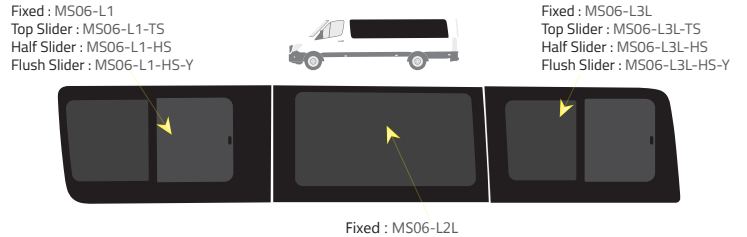

-  Green (Clear) - 77% LT
-  Privacy - 17% LT

Types of windows

Short Wheelbase (SWB) - 3250mm

Driver's side **without** a side loading door

Driver's side **with** a side loading door

Passenger's side **with** a side loading door

Long Wheelbases (LWB) & Extended (XLWB) - 4325mm

Driver's side **without** a side loading door

Driver's side **with** a side loading door

Passenger's side **with** a side loading door

Medium Wheelbase (MWB) - 3665mm

Driver's side **without** a side loading door

Driver's side **with** a side loading door

Passenger's side **with** a side loading door

Rear barn doors

Half Slider - Internal view

Half Slider

Top Slider

We stock windows for...