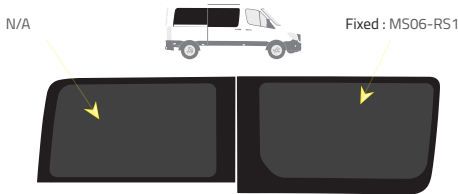

-  Green (Clear) - 77% LT
-  Privacy - 17% LT

Types of windows

Short Wheelbase (SWB) - 3250mm

Driver's side **without** a side loading door

Driver's side **with** a side loading door

Passenger's side **with** a side loading door

Long Wheelbases (LWB) & Extended (XLWB) - 4325mm

Driver's side **without** a side loading door

Driver's side **with** a side loading door

Passenger's side **with** a side loading door

Medium Wheelbase (MWB) - 3665mm