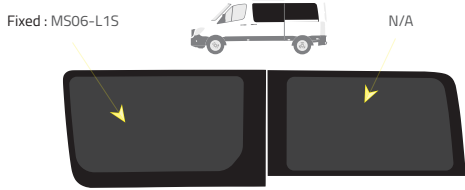

-  Green (Clear) - 77% LT
-  Privacy - 17% LT

Types of windows

Short Wheelbase (SWB) - 3250mm

Driver's side **without** a side loading door

Driver's side **with** a side loading door

Passenger's side **with** a side loading door

Long Wheelbases (LWB) & Extended (XLWB) - 4325mm

Driver's side **without** a side loading door

Driver's side **with** a side loading door

Passenger's side **with** a side loading door

Medium Wheelbase (MWB) - 3665mm