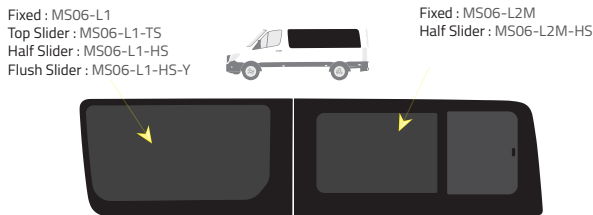

-  Green (Clear) - 77% LT
-  Privacy - 17% LT

Types of windows

Short Wheelbase (SWB) - 3250mm

Driver's side **without** a side loading door

Driver's side **with** a side loading door

Passenger's side **with** a side loading door

Long Wheelbases (LWB) & Extended (XLWB) - 4325mm

Driver's side **without** a side loading door

Driver's side **with** a side loading door

Passenger's side **with** a side loading door

Medium Wheelbase (MWB) - 3665mm

Driver's side **without** a side loading door

Driver's side **with** a side loading door

Passenger's side **with** a side loading door

Rear barn doors

Half Slider - Internal view

Half Slider

Top Slider

We stock windows for...