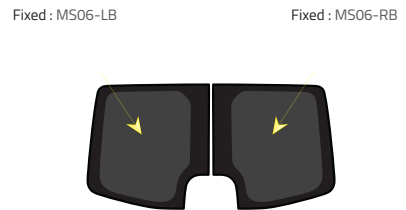

Long Wheelbases (LWB) & Extended (XLWB) - 4325mm

Driver's side **without** a side loading door

Driver's side **with** a side loading door

Passenger's side **with** a side loading door

Medium Wheelbase (MWB) - 3665mm

Driver's side **without** a side loading door

Driver's side **with** a side loading door

Passenger's side **with** a side loading door

Rear barn doors

Half Slider - Internal view

Half Slider

Top Slider

We stock windows for...