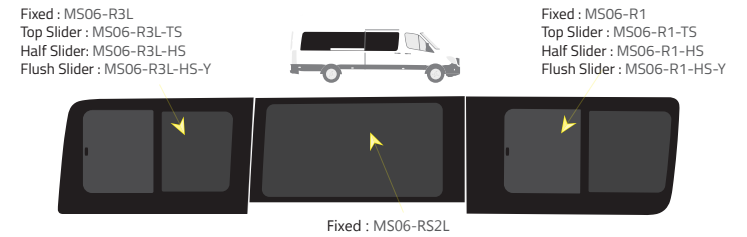

-  Green (Clear) - 77% LT
-  Privacy - 17% LT

Types of windows

Short Wheelbase (SWB) - 3250mm

Driver's side **without** a side loading door

Driver's side **with** a side loading door

Passenger's side **with** a side loading door

Long Wheelbases (LWB) & Extended (XLWB) - 4325mm

Driver's side **without** a side loading door

Driver's side **with** a side loading door

Passenger's side **with** a side loading door

Medium Wheelbase (MWB) - 3665mm

Driver's side **without** a side loading door

Driver's side **with** a side loading door

Passenger's side **with** a side loading door

Rear barn doors

Half Slider - Internal view

Half Slider

Top Slider

We stock windows for...