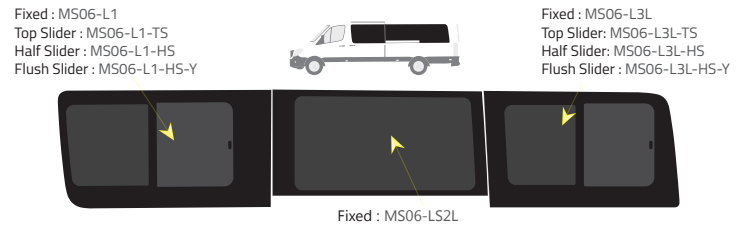

-  Green (Clear) - 77% LT
-  Privacy - 17% LT

Types of windows

Short Wheelbase (SWB) - 3250mm

Driver's side **without** a side loading door

Driver's side **with** a side loading door

Passenger's side **with** a side loading door

Long Wheelbases (LWB) & Extended (XLWB) - 4325mm

Driver's side **without** a side loading door

Driver's side **with** a side loading door

Passenger's side **with** a side loading door

Medium Wheelbase (MWB) - 3665mm

Driver's side **without** a side loading door

Driver's side **with** a side loading door

Passenger's side **with** a side loading door

Rear barn doors

Half Slider - Internal view

Half Slider

Top Slider

We stock windows for...