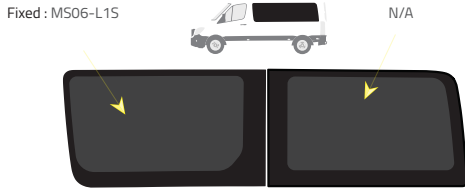

-  Green (Clear) - 77% LT
-  Privacy - 17% LT

Types of windows

Short Wheelbase (SWB) - 3250mm

Driver's side **without** a side loading door

Driver's side **with** a side loading door

Passenger's side **with** a side loading door

Long Wheelbases (LWB) & Extended (XLWB) - 4325mm

Driver's side **without** a side loading door

Driver's side **with** a side loading door

Passenger's side **with** a side loading door

Medium Wheelbase (MWB) - 3665mm