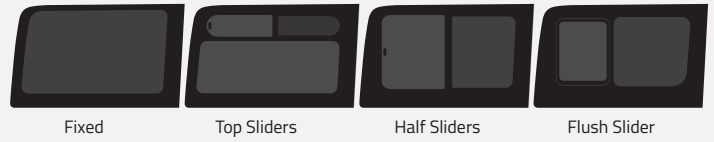

-  Green (Clear) - 77% LT
-  Privacy - 17% LT

Types of windows

Short Wheelbase (SWB) - 3250mm

Driver's side **without** a side loading door

Driver's side **with** a side loading door

Passenger's side **with** a side loading door