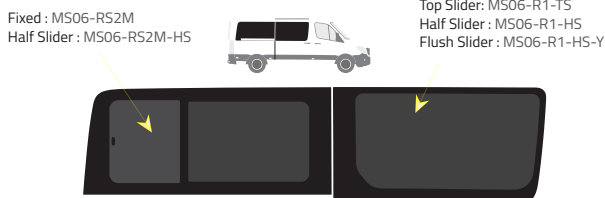

-  Green (Clear) - 77% LT
-  Privacy - 17% LT

Types of windows

Short Wheelbase (SWB) - 3250mm

Driver's side **without** a side loading door

Driver's side **with** a side loading door

Passenger's side **with** a side loading door

Long Wheelbases (LWB) & Extended (XLWB) - 4325mm

Driver's side **without** a side loading door

Driver's side **with** a side loading door

Passenger's side **with** a side loading door

Medium Wheelbase (MWB) - 3665mm

Driver's side **without** a side loading door

Driver's side **with** a side loading door

Passenger's side **with** a side loading door

Rear barn doors

Half Slider - Internal view

Half Slider

Top Slider

We stock windows for...